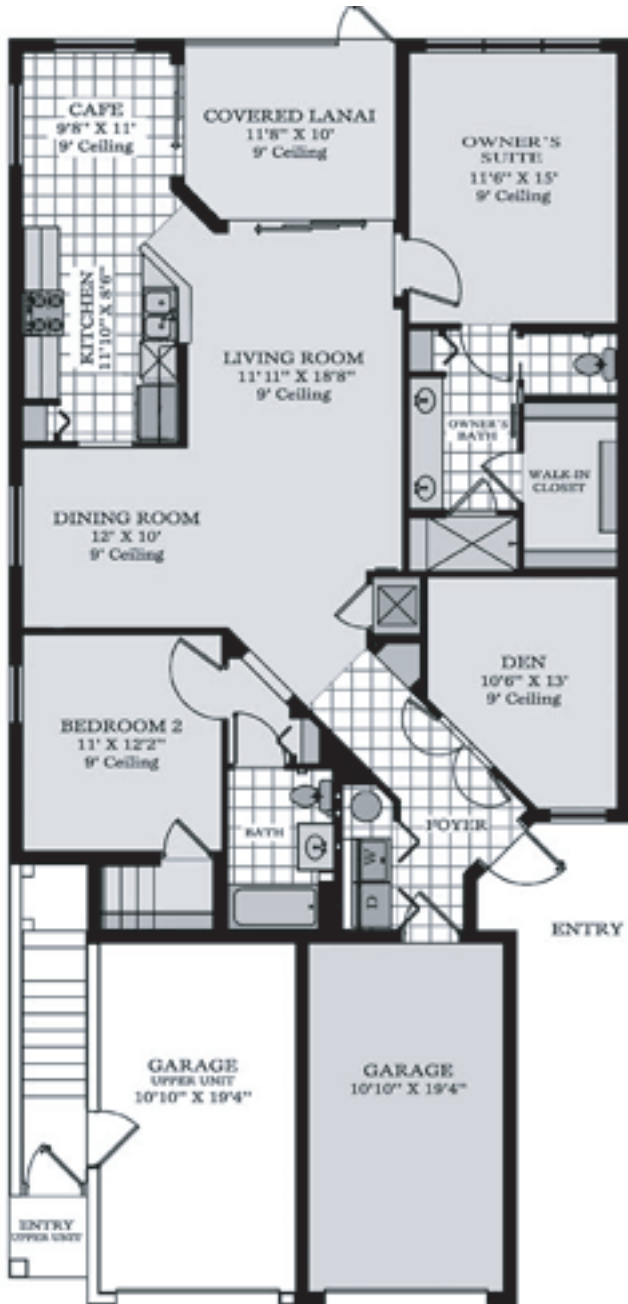

RentSWFL.com

Majestic Palms!

Fort Myers

888.71.4RENT

The Egret

1st Floor!

The Egret is a first floor corner unit carriage home. It features two bedrooms plus den, and two bathrooms. This plan includes a one-car garage with a spacious family room and covered lanai.

- 2 Bedrooms
- Den
- 2 Bathrooms
- 1 Car Garage

Crimaldi and Associates, LLC

Conditioned SF: 1,536

End Unit!