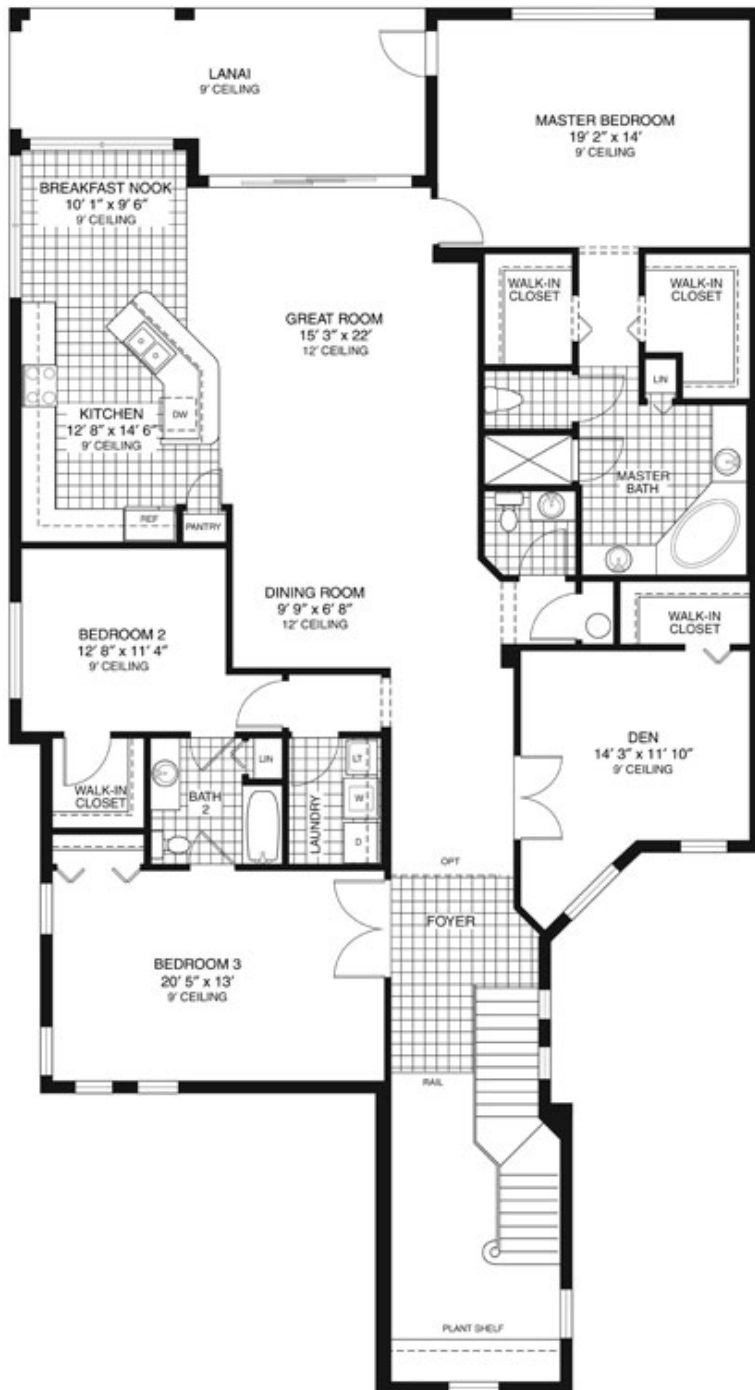

RentSWFL.com

Lucaya!

Fort Myers

888.71.4RENT

The Southampton

Second Floor

HUGE! 3 bedroom PLUS den, 2.5 bath, 2 car garage luxury carriage home with attached 2 car garage! 2587 SF!!! TONS of upgrades!!!! HURRY! WON'T LAST!!!

3 Bedrooms  
Den  
2.5 Bathrooms  
2 Car Garage

TOTAL AREA: 2,587

Crimaldi and Associates, LLC