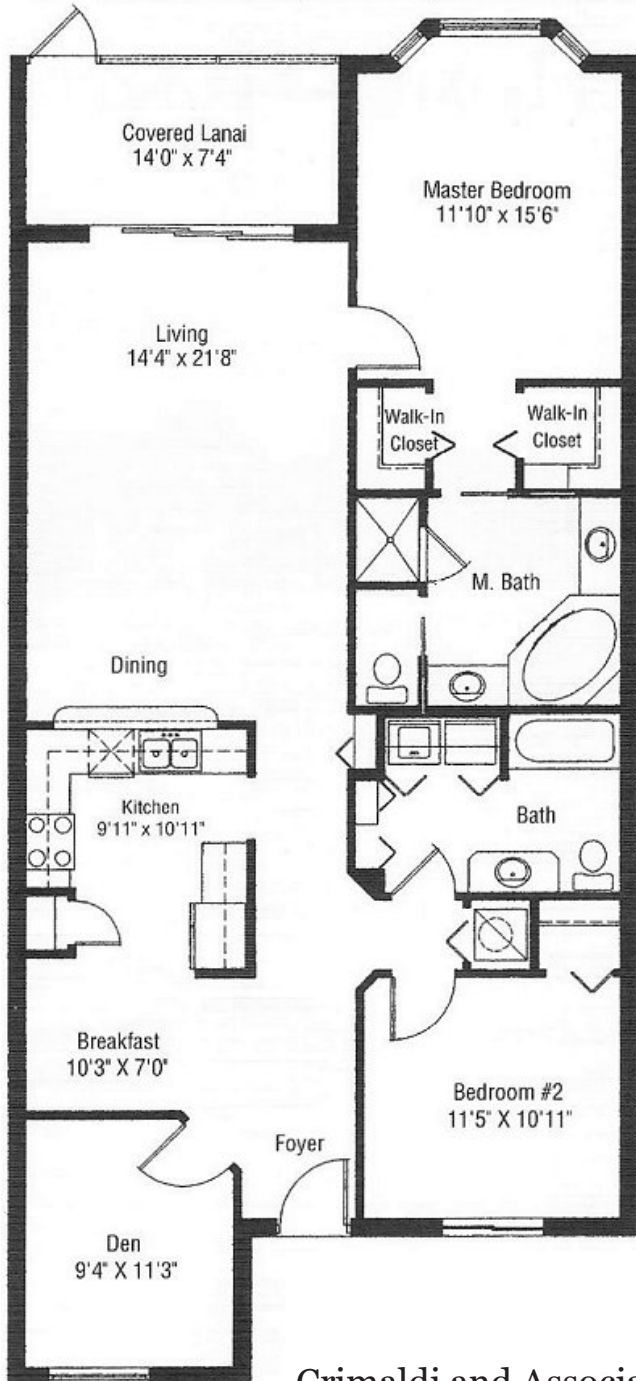

RentSWFL.com

Legends
Country Club

888.71.4RENT

The Braxton

Gorgeous 2 bedroom plus den, 2 bath condo! Screened in lanai, upgraded cabinetry, solid surface countertops, tile, and much more!! Terrific floor plan with his and hers vanities and closets, separate shower and tub, and much more!!!

Crimaldi and Associates, LLC

- 2 Bedrooms
- Den
- 2 Bathrooms
- 1 Car Garage

Conditioned Area:	1,432
Entry/Lanai:	80
TOTAL AREA	1,512